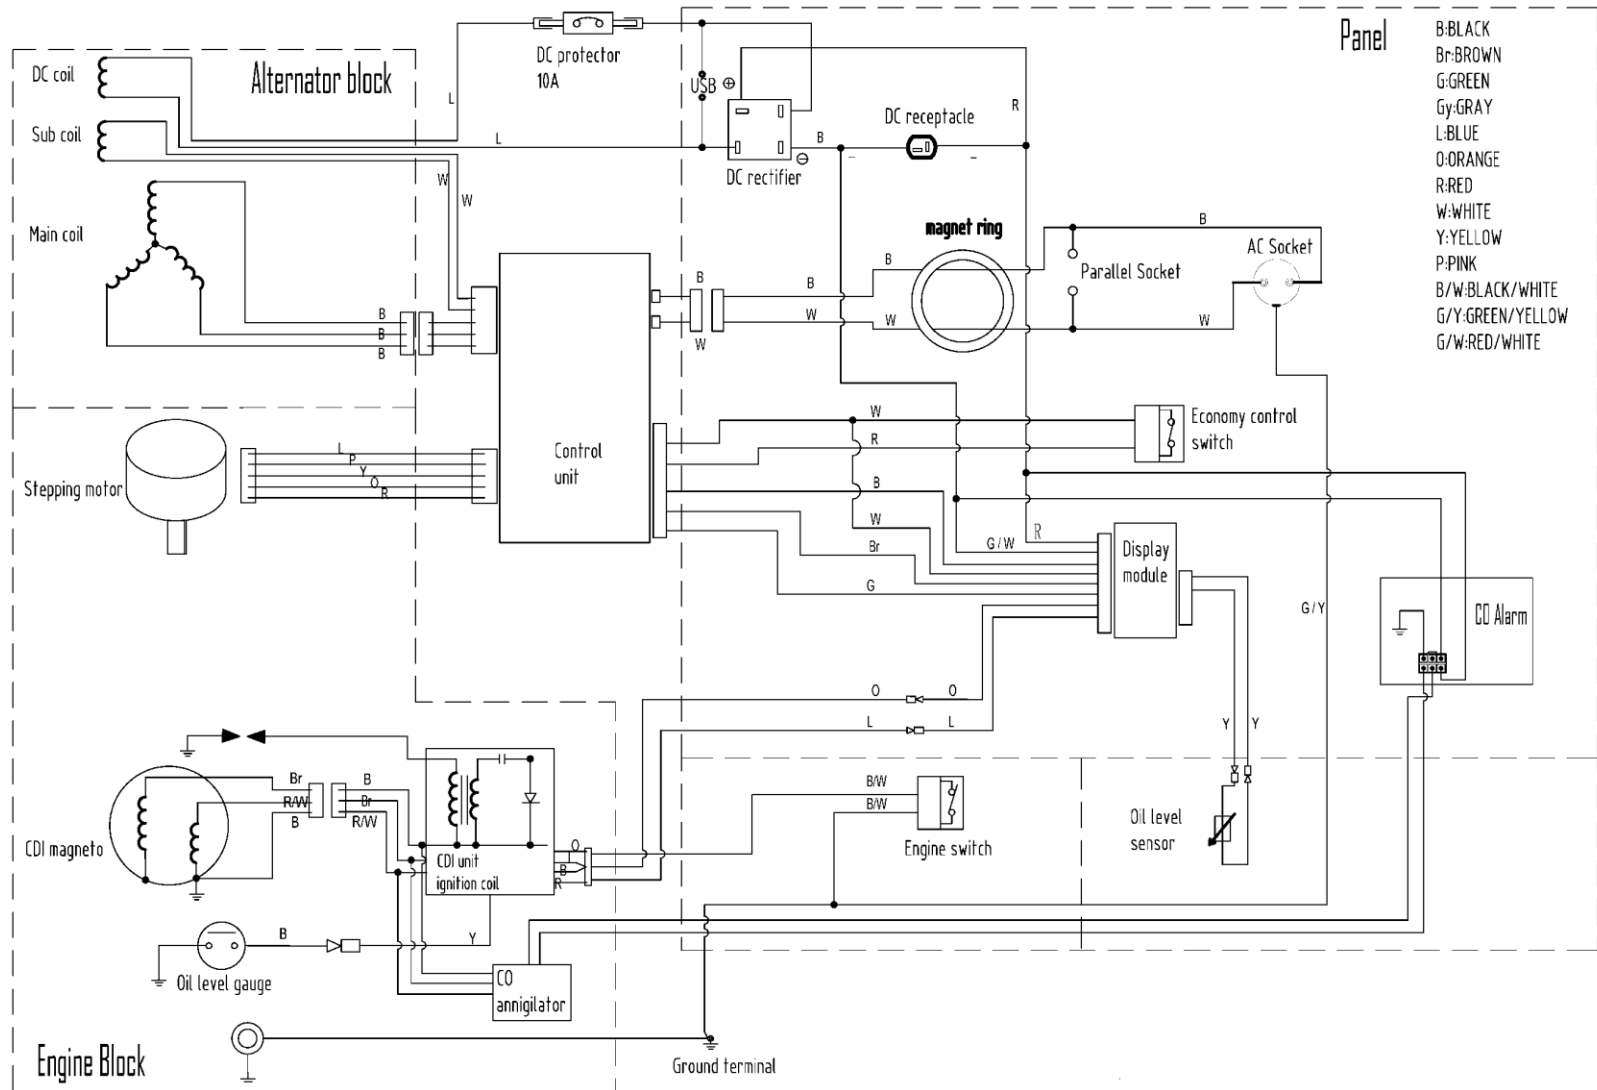

ENDRESS reserves all rights to modify this document at any time without notice. Images, graphics and views can be inaccurate.