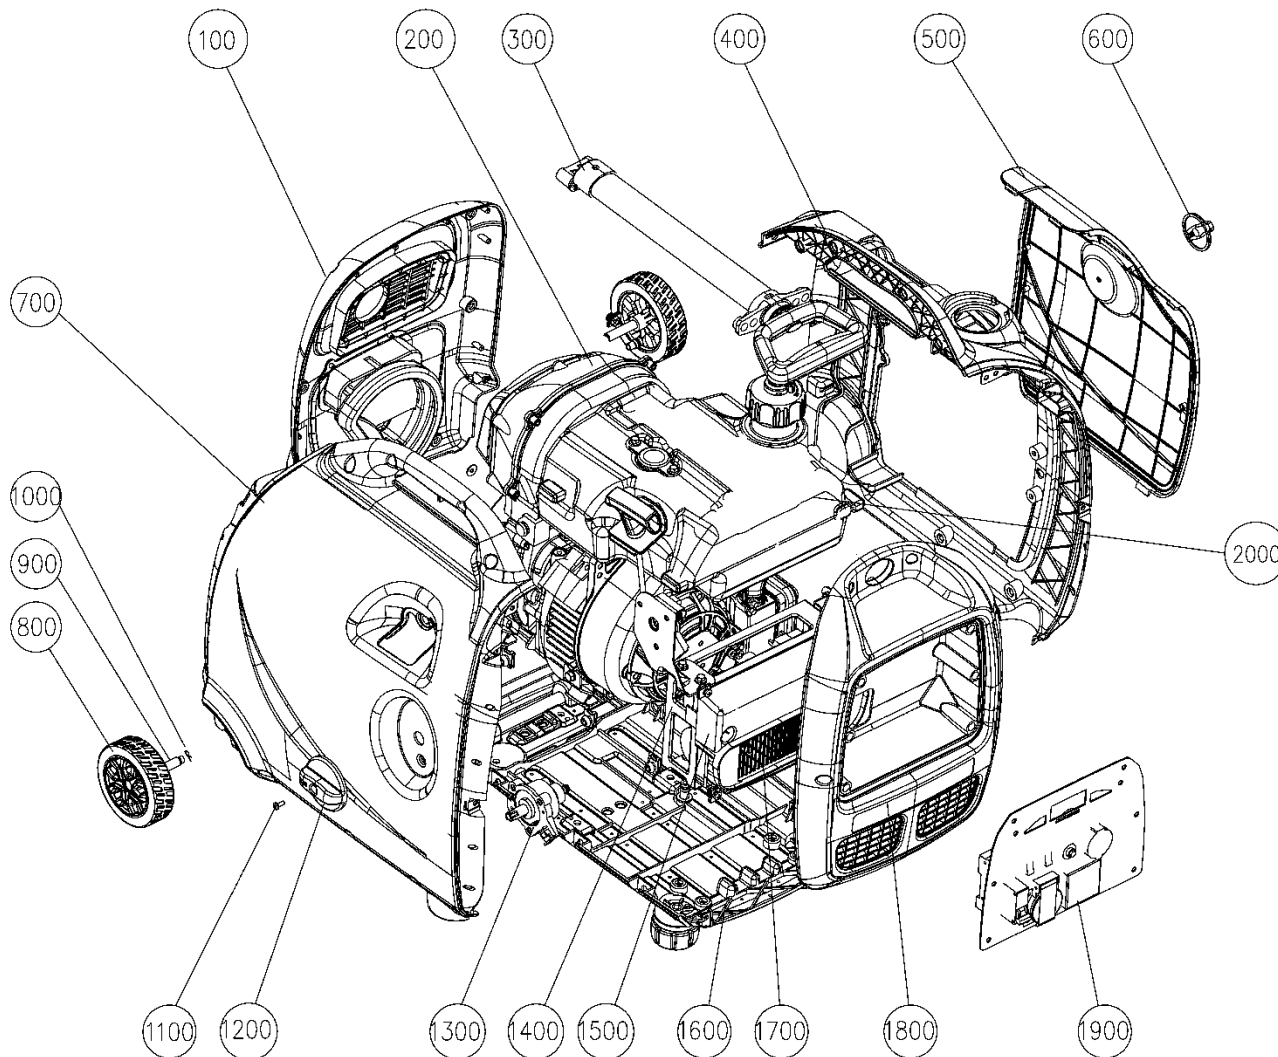

SPARE PARTS CATALOGUE

ORDER NO. 110 007

MODEL NAME: ESE 2300 i

PRODUCT OVERVIEW

ACCESSORIES				SPECIAL-PURPOSE EQUIPMENT			
ORDER NO.	DESCRIPTION	PAGE	REMARKS	ORDER NO.	DESCRIPTION	PAGE	REMARKS
N.A				N.A			

Overview

ESE 2300 I

Overview

ESE 2300 I

Position	Artikel-Nummer	Bezeichnung	Menge	Einheit	Bemerkung
100	33013-00135-00	Outlet cover assembly	1	St	
200		Engine & alternator	1	St	
300	70010-00217-00	Pull rod	1	St	
400	33013-00125-01	Back cover ASSY	1	St	
500	33013-00126-01	Back cover board	1	St	
600	33580-00044-00	Bolt	1	St	
700	33013-00124-01	Front cover ASSY	1	St	
800	20134-00114-00	wheels	2	St	
900	34031-00048-00	Axle	2	St	
100	34006-00016-00	Pin lock	2	St	
1100	30111-00070-00	Screw M4	1	St	
1200	31026-00087-00	Rotary switch	1	St	
1300	31026-00129-00	3 in 1 Switch	1	St	
1400	20014-00095-00	Inverter bracket	1	St	
1500	33013-00129-00	Inverter cover	1	St	
1600	33089-00038-00	Engine board	1	St	
1700	20136-00074-01	Inverter	1	St	
1800	33013-00136-00	Inlet cover board	1	St	
1900	20114-02553-01	Panel	1	St	
2000		Fuel tank ASSY	1	St	